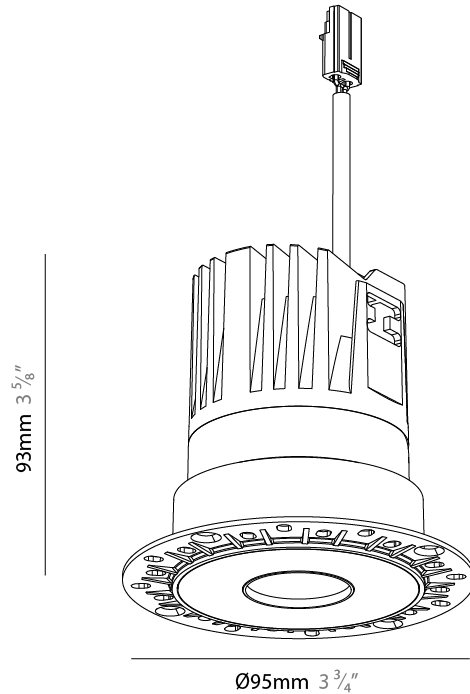

GENERAL

Series: Bioniq Evo Round Pinhole
Partner: Prolicht
Division: Architectural
Installation: Trimless
Product Type: Downlight
Mounting Location: Ceiling
Light Distribution: Adjustable / Direct

PHYSICAL

Shape: Round
Diameter (mm): 95
Diameter (in): 3 3/4
Height (mm): 93
Depth (mm): 105
Height (in): 3 5/8
Depth (in): 4 1/8
Ceiling Thickness (mm): 10 - 50
Ceiling Thickness (in): 3/8 - 1 15/16
Weight (kg): 0.4
[Fixture Finish: SSR / BKV / CWI / CRY / HAB / UFT / ITA / RUA / FTG / MYG / LOD / PUS / FRO / FUP / KIA / POP / BLS / SPG / MEY / GOH / CHC / COM / ABZ / JAG / OBR / MOS / ROR](#)
Fixture Material: Extruded Aluminum
Cut-out Measurements: Ø 75mm/2 15/16"

ELECTRICAL

Lamp Type: LED (Zhaga Standard)
Input Wattage (W): 12.8
Total Output Wattage (W): 11.8
Dimming: Non-dimming / DALI Dimming / MATTER Dimming
Driver Included: No
Driver Location: Remote
Driver Type: Constant Current - Universal
Driver Class: Class 2
Constant Current (MA): 350mA
Upon Request: 0-10V Dimming / Phase Dimming

LED

[Color Temperature (°K): 2400 / 2700 / 3000 / 3500 / 4000](#)
Max. Delivered Lumen (lm): Max 604
Nominal Lumen (lm): 1065
CRI: >90 CRI
Efficiency (%): 47.0
Lamp Life (hrs): 50000

OPTICAL

Beam Angle: 10
Adjustability: Rotational 350° / Tilt 30°

RATINGS AND CERTIFICATIONS

Certified By: Certified for North American Standards
IP rating: IP65
Glare Rating: ≤ 10