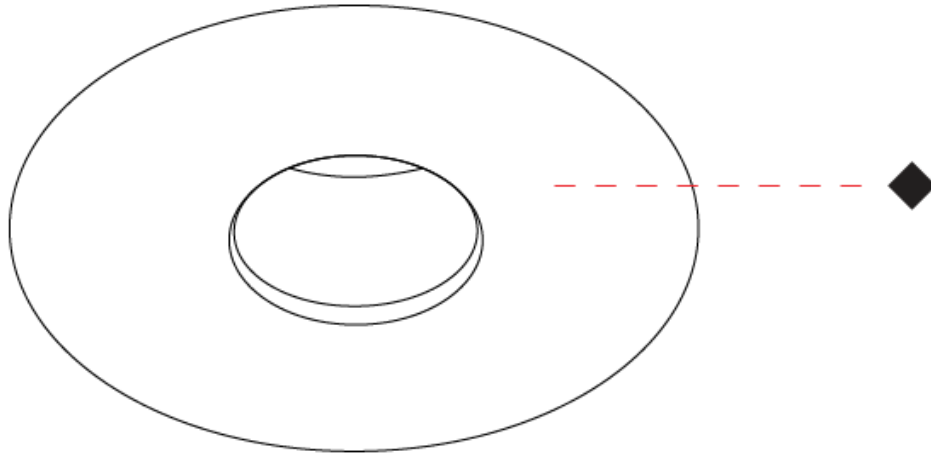

BIONIQ EVO ROUND PINHOLE TRIMLESS

A350222-

PROJECT

TYPE

SPECIFIER

QUANTITY

DATE