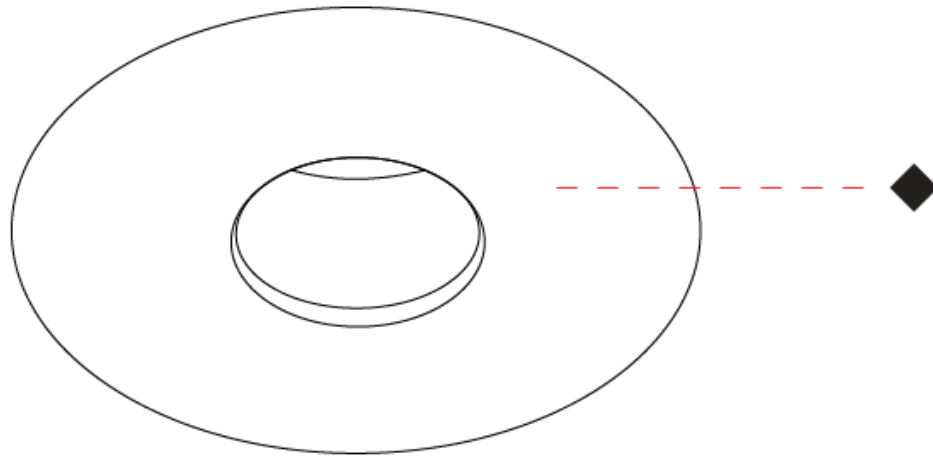

BIONIQ EVO ROUND PINHOLE TRIMLESS

A350224-

PROJECT

TYPE

SPECIFIER

QUANTITY

DATE