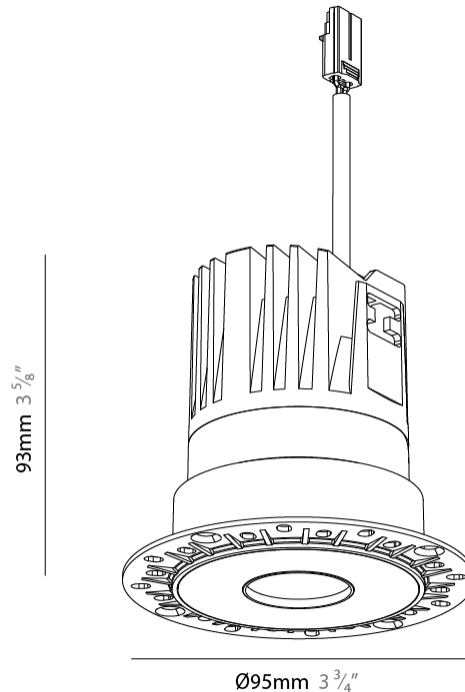

GENERAL

Series: Bioniq Evo Round Pinhole
Partner: Prolicht
Division: Architectural
Installation: Trimless
Product Type: Downlight
Mounting Location: Ceiling
Light Distribution: Adjustable / Direct

PHYSICAL

Shape: Round
Diameter (mm): 95
Diameter (in): 3 3/4
Height (mm): 93
Depth (mm): 105
Height (in): 3 5/8
Depth (in): 4 1/8
Ceiling Thickness (mm): 10 - 50
Ceiling Thickness (in): 3/8 - 1 15/16
Weight (kg): 0.4
[Fixture Finish: SSR / BKV / CWI / CRY / HAB / UFT / ITA / RUA / FTG / MYG / LOD / PUS / FRO / FUP / KIA / POP / BLS / SPG / MEY / GOH / CHC / COM / ABZ / JAG / OBR / MOS / ROR](#)
Fixture Material: Extruded Aluminum
Cut-out Measurements: Dia. 75mm/2 15/16"

ELECTRICAL

Lamp Type: LED (Zhaga Standard)
Input Wattage (W): 12.8
Total Output Wattage (W): 11.8
Dimming: Non-dimming / DALI Dimming / MATTER Dimming
Driver Included: No
Driver Location: Remote
Driver Type: Constant Current - Universal
Driver Class: Class 2
Constant Current (MA): 350mA
Upon Request: 0-10V Dimming / Phase Dimming

LED

[Color Temperature (°K): 2400 / 2700 / 3000 / 3500 / 4000](#)
Max. Delivered Lumen (lm): Max 951
Nominal Lumen (lm): 2006
CRI: >90 CRI
Efficiency (%): 74.1
Lamp Life (hrs): 50000

OPTICAL

[Beam Angle: 20 / 26 / 32](#)
Adjustability: Rotational 350° / Tilt 30°

RATINGS AND CERTIFICATIONS

Certified By: Certified for North American Standards
IP rating: IP65
Glare Rating: ≤ 10