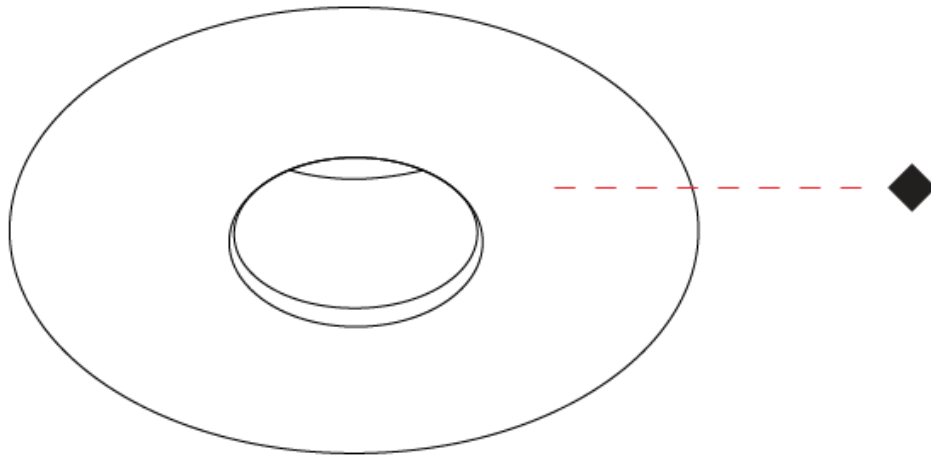

BIONIQ EVO ROUND PINHOLE TRIMLESS

A350224- -

base number Finishes (Diamond) Beam Angle Options

- To build a product code in our configurator select the specify button on the base model # product page
- To build a manual product code on this datasheet choose from the options listed below in blue font and add the suffix to the base model #